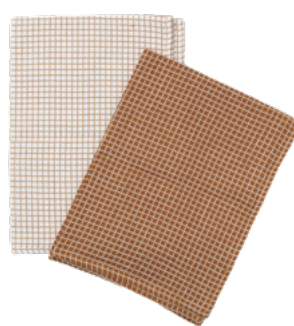

BLAD 104546 Green
 Candleholder
 Ceramic
 9 × 8 × 23 cm
 4 pcs

BLAD 104576 Beige
 Candleholder
 Ceramic
 9 × 8 × 23 cm
 4 pcs

ANGLAISE 104672 Linen
 Runner, broderie anglaise
 100% cotton
 45 × 150 cm
 2 pcs

ANGLAISE 104673 White
 Runner, broderie anglaise
 100% cotton
 45 × 150 cm
 2 pcs

TWIST 104676 Brown
 Kitchentowel, 2 pcs
 100% cotton
 50 × 70 cm
 4 pcs

TWIST 104677 Black
 Kitchentowel, 2 pcs
 100% cotton
 50 × 70 cm
 4 pcs