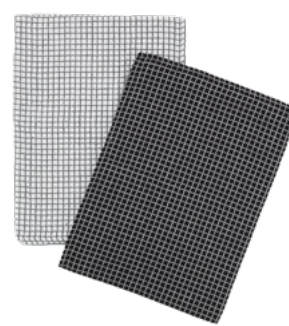

BODIL 104674 Creme
 Cake stand, foodproof
 Stoneware
 22 × 22 × 11 cm
 1 pc

BERTA, small 104545 Mint
 Bowl, foodproof
 Stoneware
 14 × 14 × 7 cm
 4 pcs

BERTA, large 104526 Mint
 Bowl, foodproof
 Stoneware
 19 × 19 × 9 cm
 4 pcs

BLAD 104546 Green
 Candleholder
 Ceramic
 9 × 8 × 23 cm
 4 pcs

BLAD 104576 Beige
 Candleholder
 Ceramic
 9 × 8 × 23 cm
 4 pcs

ANGLAISE 104672 Linen
 Runner, broderie anglaise
 100% cotton
 45 × 150 cm
 2 pcs

ANGLAISE 104673 White
 Runner, broderie anglaise
 100% cotton
 45 × 150 cm
 2 pcs

TWIST 104676 Brown
 Kitchentowel, 2 pcs
 100% cotton
 50 × 70 cm
 4 pcs

TWIST 104677 Black
 Kitchentowel, 2 pcs
 100% cotton
 50 × 70 cm
 4 pcs